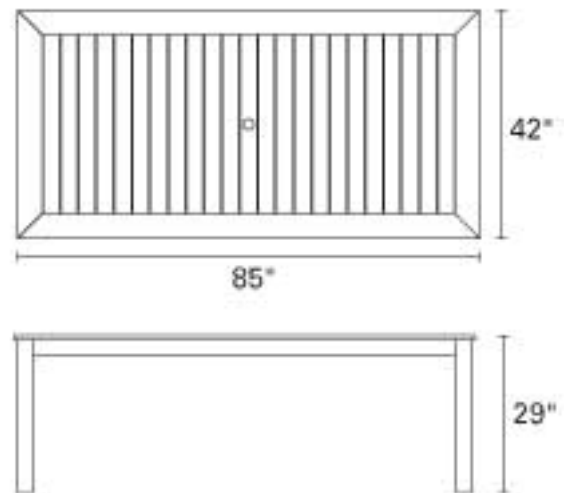

WAINSCOTT Rectangular Dining Table

The sleek rectangular WAINSCOTT dining table seats eight comfortably, and is constructed with mitered corners and mortise and tenon joinery. Shown here with our ST. TROPEZ stacking chairs, the table's clean lines work well with any of our dining chairs and will accommodate a 9' or 10' umbrella.

Wainscott 85

#WS85

Kingsley-Bate, Ltd.
7200 Gateway Court,
Manassas, Virginia 20109 U.S.A.

Tel: 703-361-7000
Fax: 703-361-7001
Email: teak@kingsleybate.com