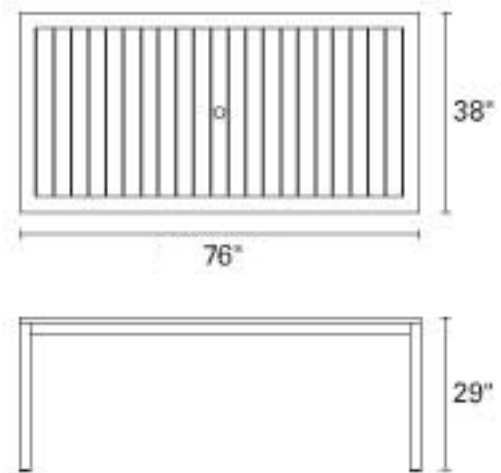

### TIBURON Rectangular Dining Table

The TIBURON rectangular dining table comfortably seats 8 and continues the eye-catching mixed media theme of our contemporary TIBURON line. Highlighted by a solid teak tabletop, the sturdy legs and frame are constructed of high grade #304 stainless steel. Shipped knocked-down, the table is easily assembled within minutes. The tabletop is accented by a 2" stainless steel umbrella plug which will accommodate our 10' Market umbrella. (100 lbs.) **Please note:** *Stainless steel furniture that will be exposed to salt air or chlorinated water should be electropolished or waxed.*

### #TB76 Tiburon Rectangular Dining Table

Kingsley-Bate, Ltd.  
7200 Gateway Court,  
Manassas, Virginia 20109 U.S.A.

Tel: 703-361-7000  
Fax: 703-361-7001  
Email: [teak@kingsleybate.com](mailto:teak@kingsleybate.com)