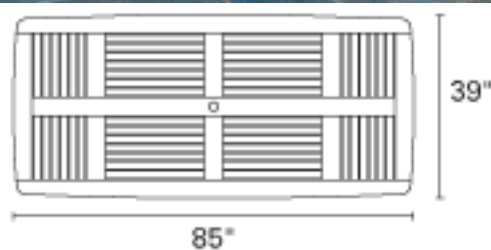

### **IPANEMA Dining Table**

Designed by Glyn Peter Machin, the IPANEMA dining group has transitional styling that blends Danish Modern with a uniquely Western design aesthetic. The 85" rectangular dining table comfortably seats six to eight and comes with a 2" umbrella hole and plug to accommodate our 10' market umbrella. Table legs are easily removed for storage and are reinforced by marine grade stainless steel accents that are as beautiful as they are functional.

#IP85 Ipanema Rectangular Dining Table (100 lbs.)

Kingsley-Bate, Ltd.  
7200 Gateway Court,  
Manassas, Virginia 20109 U.S.A.

Tel: 703-361-7000  
Fax: 703-361-7001  
Email: [teak@kingsleybate.com](mailto:teak@kingsleybate.com)